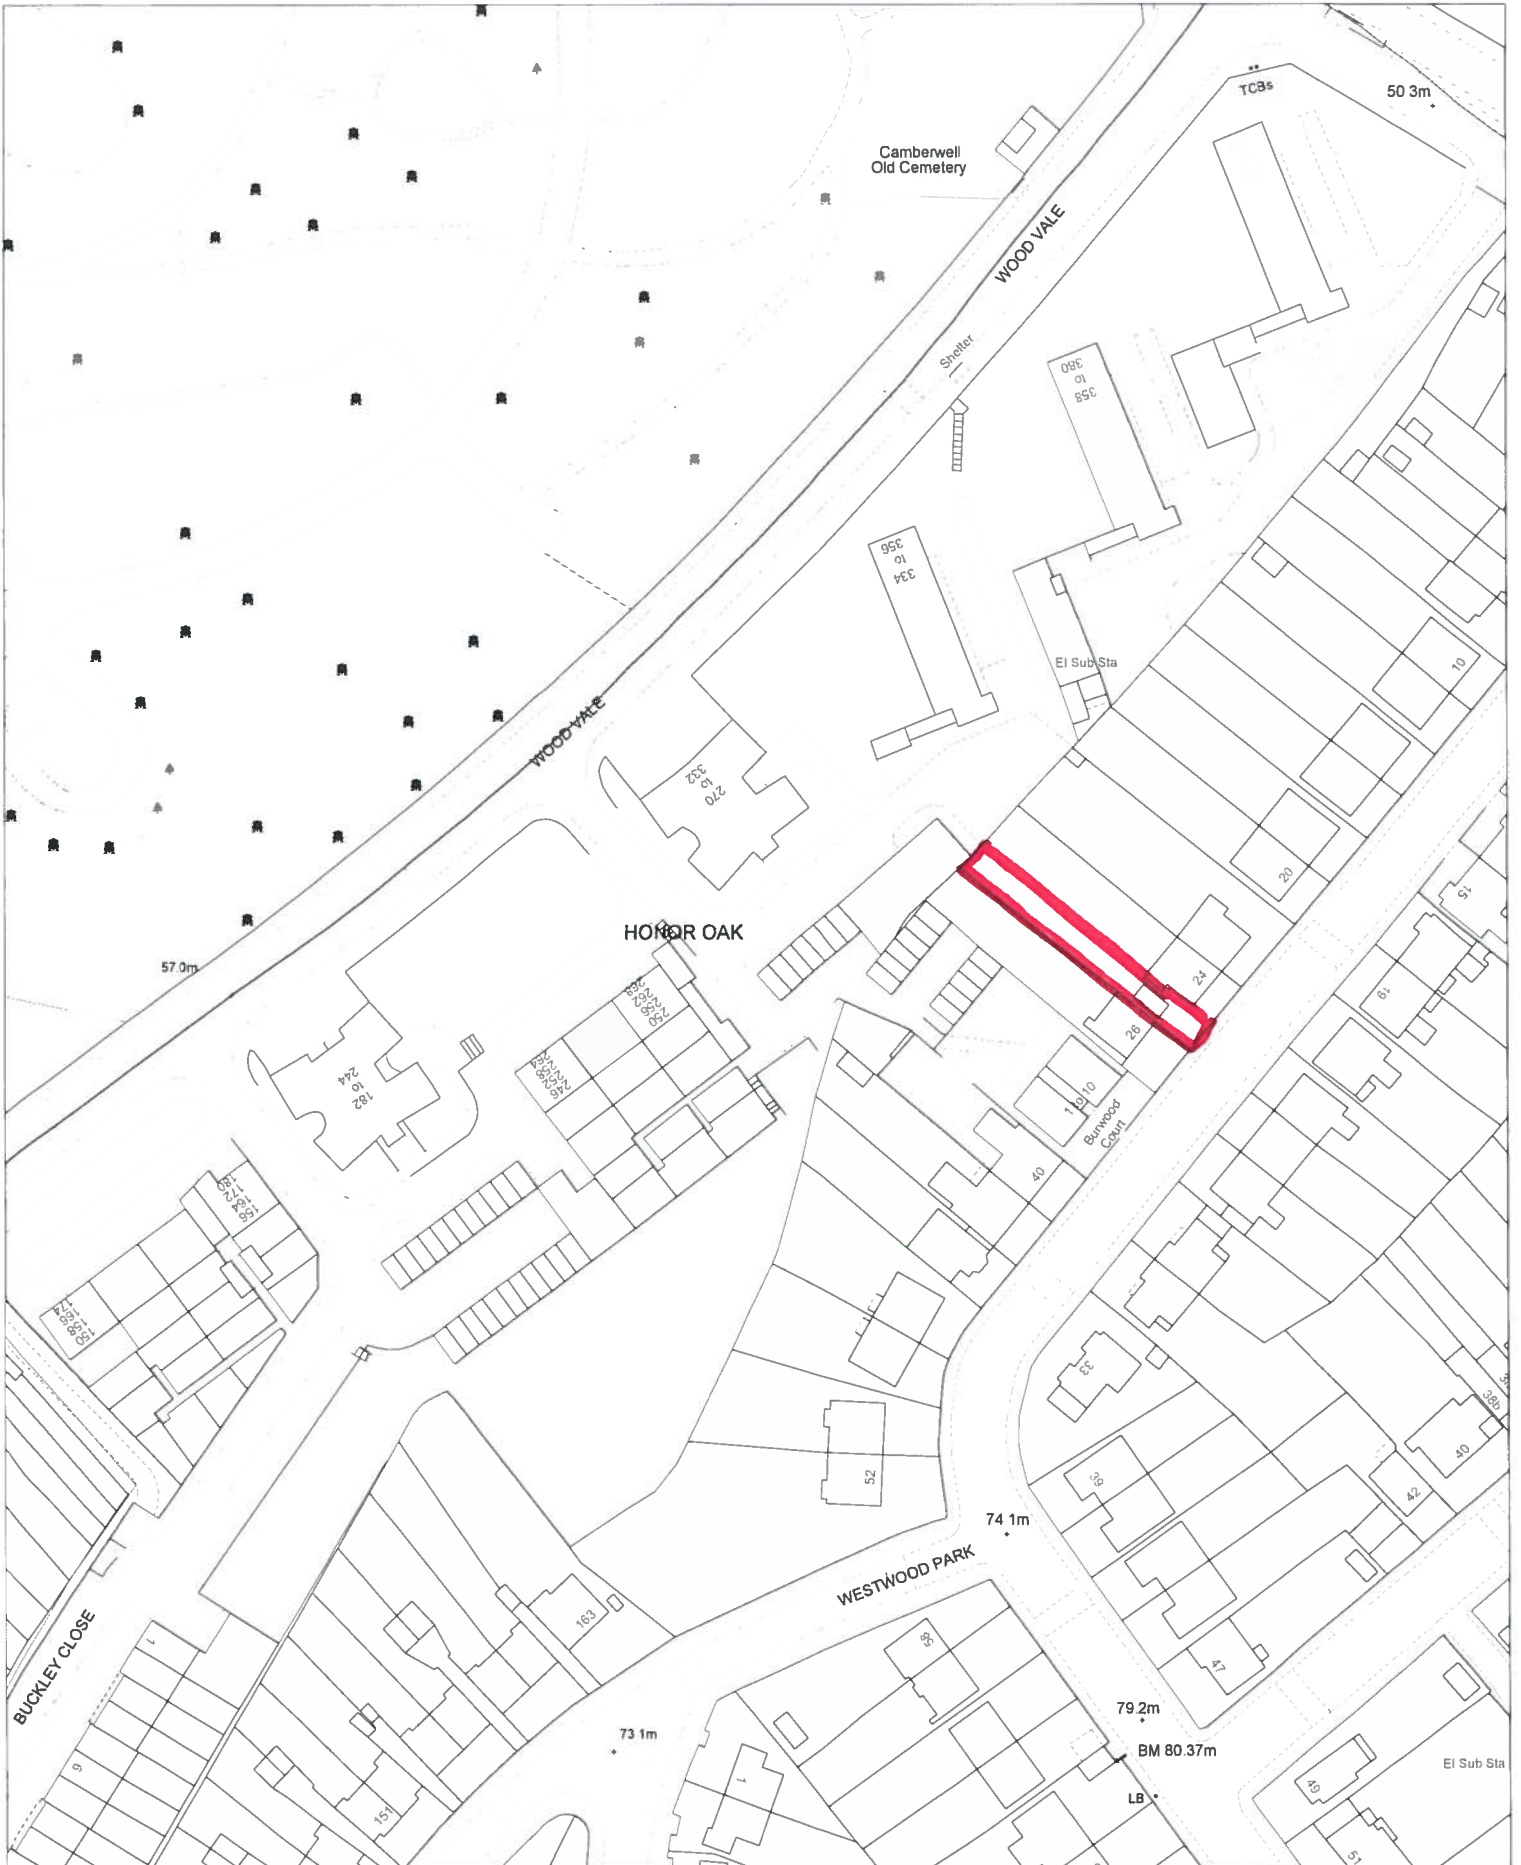

24 Canonbie Road

Date: 15/04/16

Scale: 1250

Base on the
Ordnance Survey map
Licence no: 100017710
London, SE6 4RU